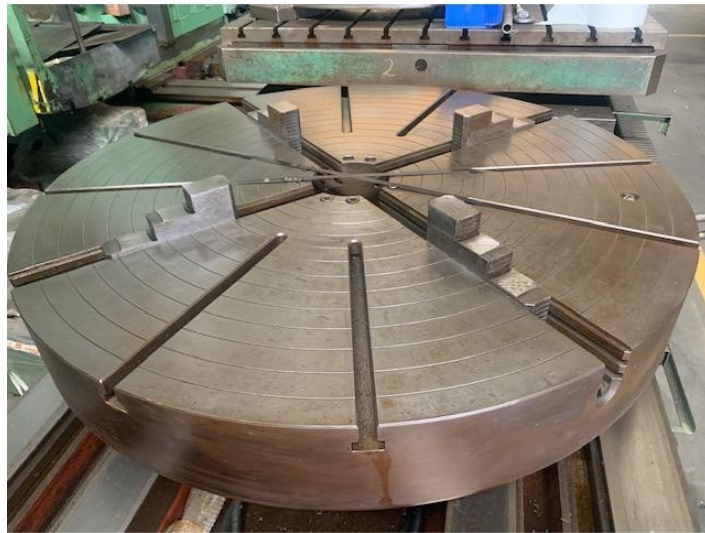

PLATEAUX AND CHUCKS - PLATEAUX

PLATEAU DIAM. 1500

Condition: