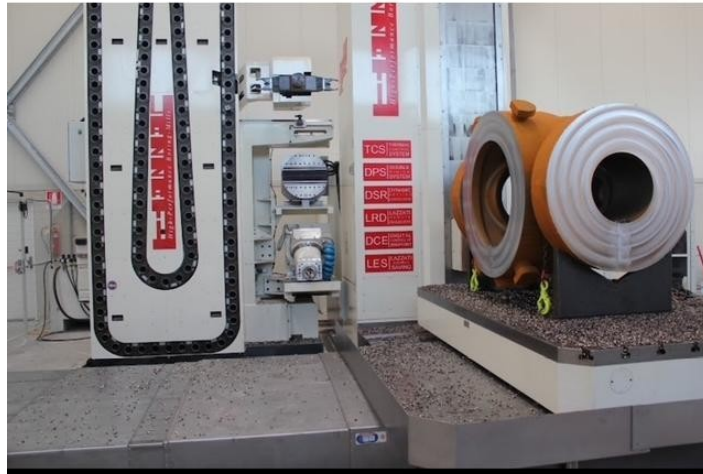

BORING MACHINES - T TYPE BORER - LAZZATI

LAZZATI HB 150T LINEA T-TYPE

Condition: