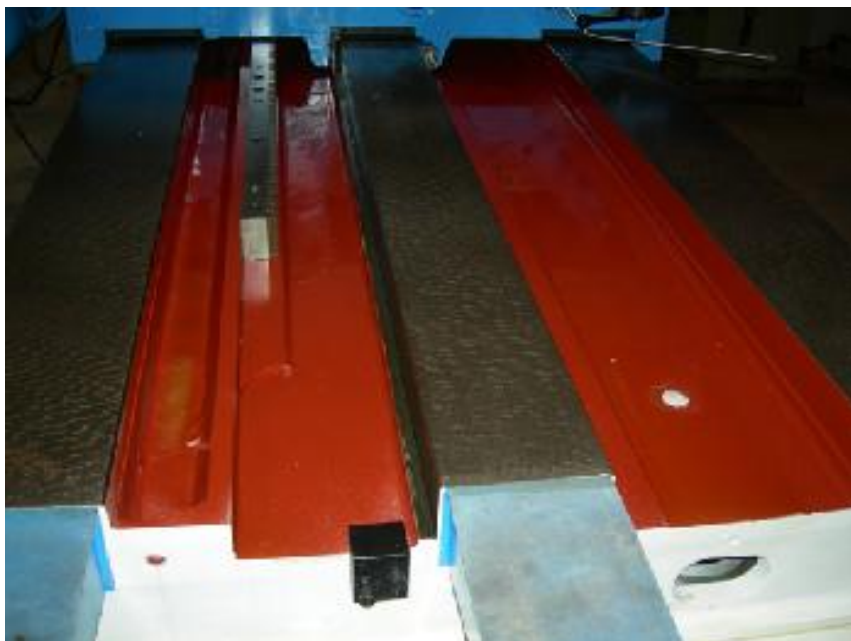

TABLES AND POSITIONERS  
TABLE 3460

TABLES AND POSITIONERS  
TABLE 3460

TABLES AND POSITIONERS  
TABLE 3460

TABLE DIMENSIONS: **1800X2100 mm**

TABLE TRASLATION: **1500 mm**

SLOTS NR.: **11**

SLIDEWAYS NR.: **3**

CARRYING CAPACITY: **10 ton aprox**

THE DATA ARE NOT TO UNDERSTAND ENGAGED