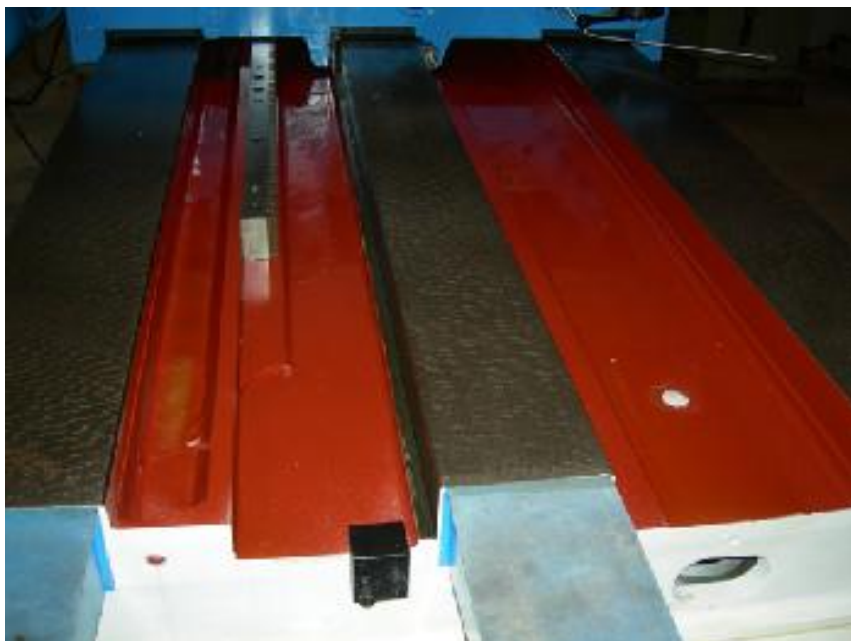

TABLES AND POSITIONERS
TABLE 3460

TABLES AND POSITIONERS
TABLE 3460

TABLES AND POSITIONERS

TABLE 3460

TABLE DIMENSIONS: **1800X2100 mm**

TABLE TRASLATION: **1500 mm**

SLOTS NR.: **11**

SLIDEWAYS NR.: **3**

CARRYING CAPACITY: **10 ton aprox**

THE DATA ARE NOT TO UNDERSTAND ENGAGED