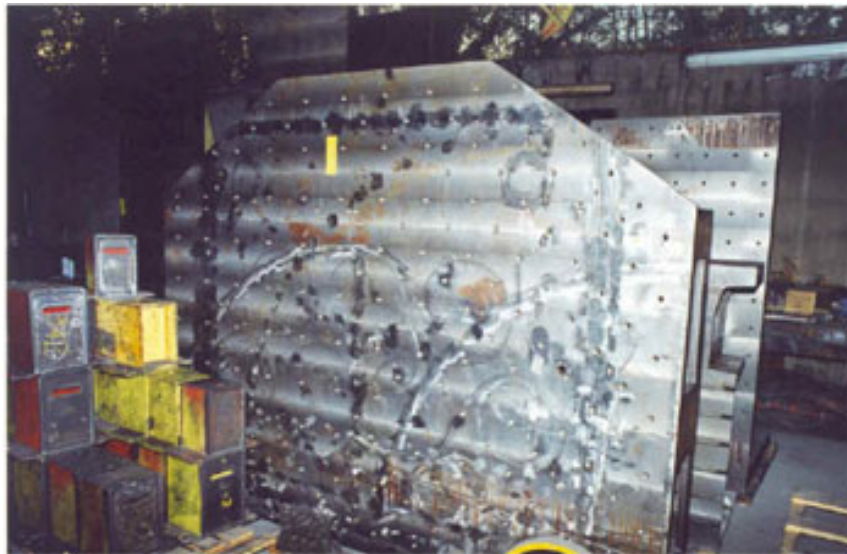

EQUIPMENT
SQUARE 2000 X 2500

WIDTH: 2500 mm

HEIGHT: 2000 mm

THE DATA ARE NOT TO UNDERSTAND ENGAGED