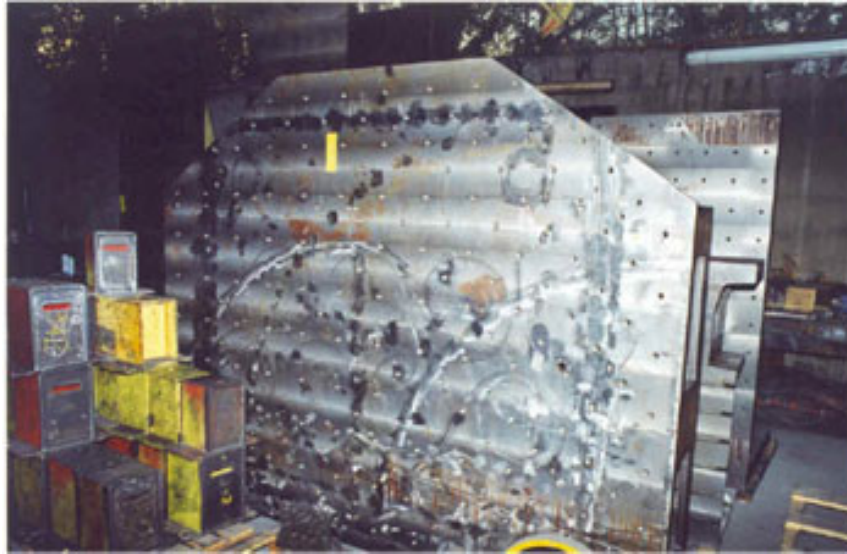

EQUIPMENT
SQUARE 2000 X 2500

WIDTH: 2500 mm
HEIGHT: 2000 mm

THE DATA ARE NOT TO UNDERSTAND ENGAGED