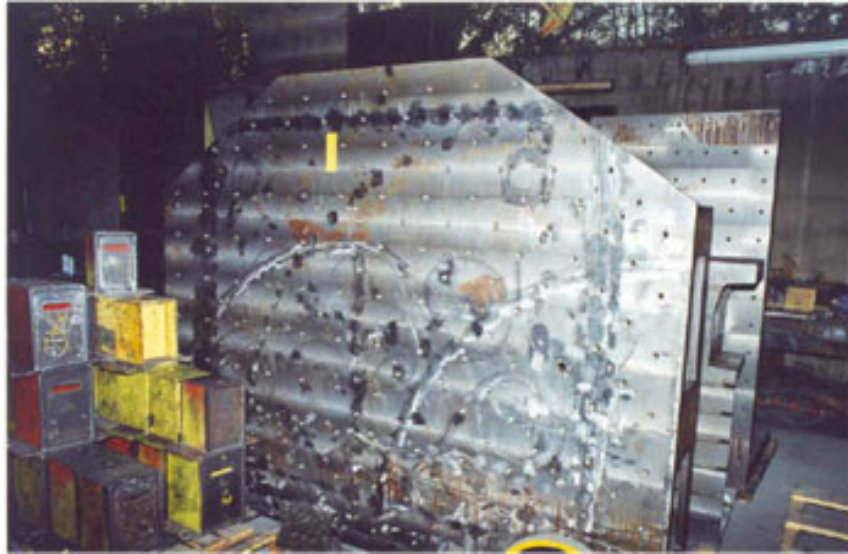

EQUIPMENT
SQUARE 2000 X 2500

WIDTH: 2500 mm

HEIGHT: 2000 mm

THE DATA ARE NOT TO UNDERSTAND ENGAGED