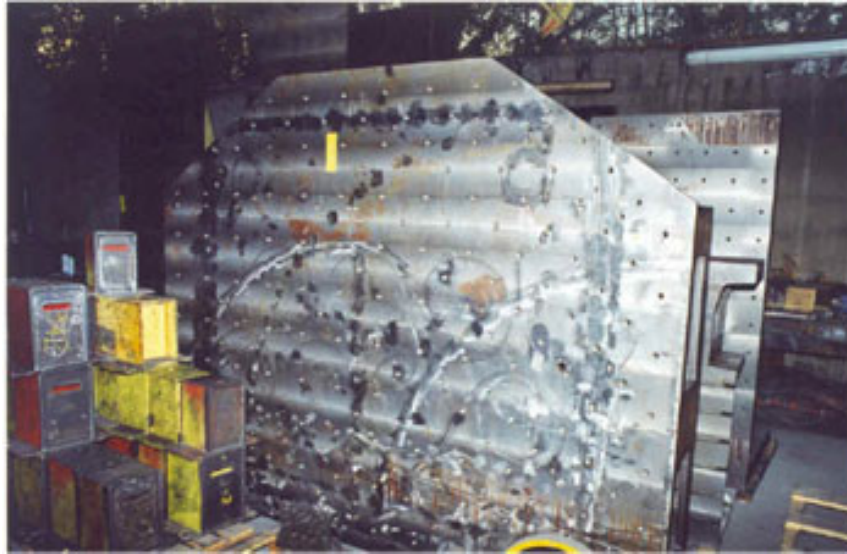

EQUIPMENT
SQUARE 2000 X 2500

WIDTH: 2500 mm

HEIGHT: 2000 mm

THE DATA ARE NOT TO UNDERSTAND ENGAGED